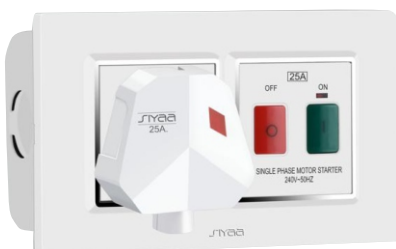

42001

CODE	DESCRIPTION	HSN CODE	MRP	PKG.	BULK PKG.
42001	Cloud MCB PROTECTED SOCKET	85361020	1000.00	01	64

25 Amp Top, 25 Amp MCB, Blank Plate,
25 Amp Socket, 4 Modular Plate and 4 Modular Concealed Box

42002

CODE	DESCRIPTION	HSN CODE	MRP	PKG.	BULK PKG.
42002	SIMBA MCB PROTECTED SOCKET	85361020	810.00	01	64

25 Amp Top, 25 Amp MCB, Blank Plate,
25 Amp Socket, 4 Modular Plate and 4 Modular Surface Box

42003

CODE	DESCRIPTION	HSN CODE	MRP	PKG.	BULK PKG.
42003	Spinx A/C Box	85361020	790.00	01	80

25 Amp Socket, 25 Amp Top, 25 Amp MCB
3 Modular Plate and 3 Modular Surface Box

42004

CODE	DESCRIPTION	HSN CODE	MRP	PKG.	BULK PKG.
42004	ARTIC A/C Box	85361020	900.00	01	64

25 Amp Socket, 25 Amp Top, 25 Amp Motor Starter,
4 Modular Plate and 4 Modular Surface Box